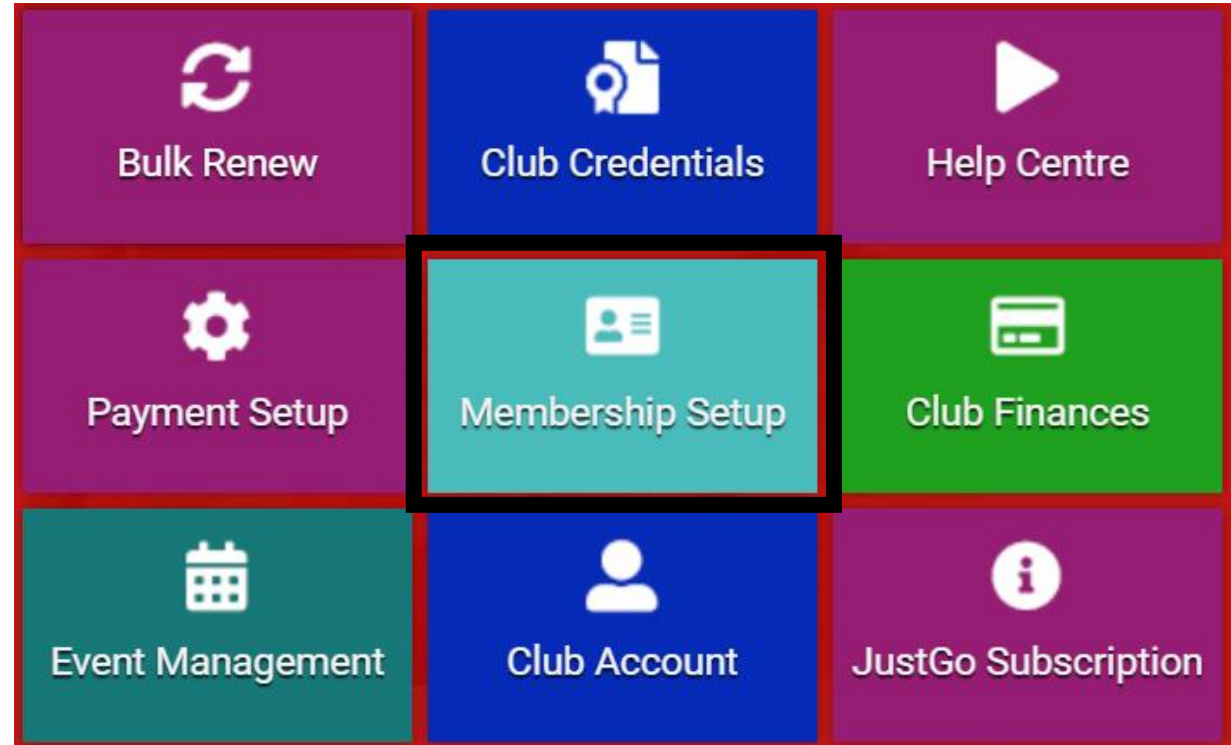

# Club Membership Fee

## Club Membership Fee

[Accessing](#)

[Membership Types](#)

[Adding Club Fee](#)

[Stripe](#)

# Club Membership Fee

The Club Membership Fee allows you to charge an annual club fee simultaneously as a member purchases their Swim Wales membership, streamlining the process for your members.

# Accessing

You can access by selecting Menu, on the top left on your screen, followed by Membership Setup.